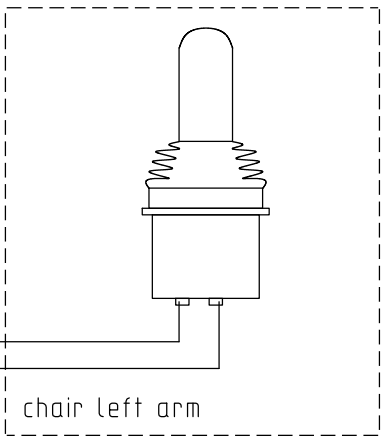

Nav. console

INSTRUCTION FOR USE:
first adjust max value
then adjust center value

bowthruster chamber

4 - 12 - 20 mA
to bowthruster 2

4 - 12 - 20 mA
to bowthruster 1