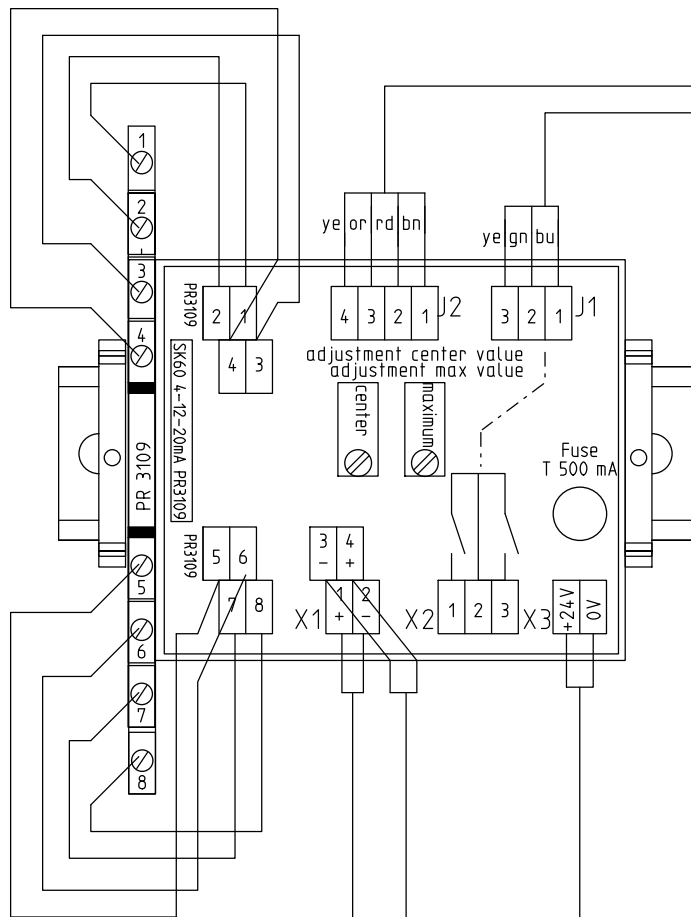

Nav. console

INSTRUCTION FOR USE:
first adjust max value
then adjust center value

bowthruster chamber

4 - 12 - 20 mA
to bowthruster 2

4 - 12 - 20 mA
to bowthruster 1